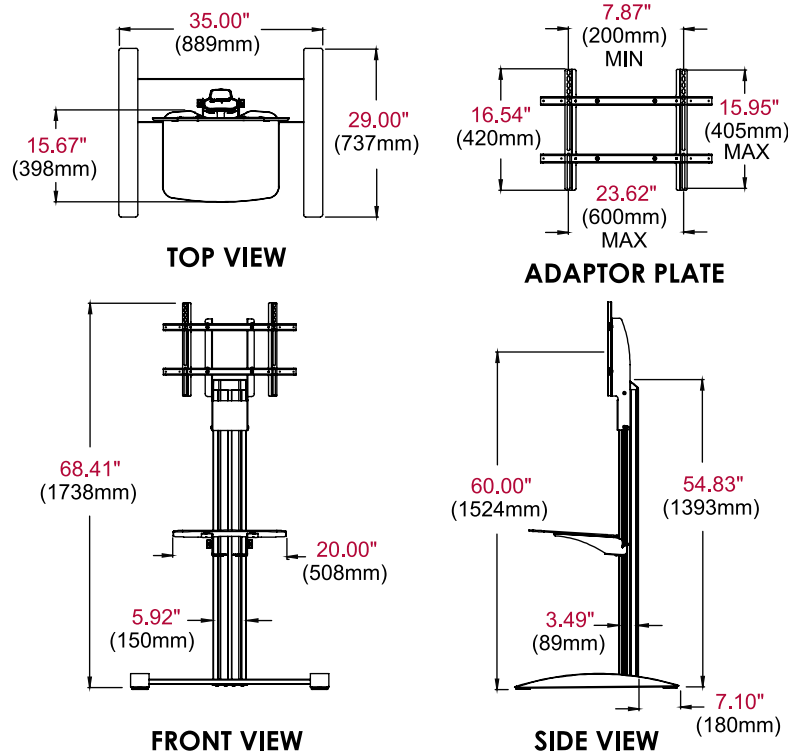

SS560G SmartMount® Flat Panel Floor Stand for 32" to 75" Displays

Product Specifications

	DIMENSIONS (W X H X D)	PRODUCT WEIGHT	LOAD CAPACITY	FINISH	AVAILABLE COLORS
SS560G	35.00" x 68.41" x 29.00" (889 x 1738 x 737mm)	65lb (29.55kg)	150lb (68.2kg) display 10lb (4.55kg) per shelf	Gloss Powder Coat	Black

Package Specifications

	PACKAGE SIZE (W x H x D)	PACKAGE SHIP WEIGHT	PACKAGE UPC CODE	PACKAGE CONTENTS	UNITS IN PACKAGE
SS560G	47.50" x 38.50" x 7.25" (1207 x 978 x 184mm)	80lb (36.36kg)	735029277347	Base, Aluminum column, Universal display adaptor, glass component shelf, hardware & instructions	1

Accessories

- ACC316: Safety Belt
- ACC-GS1: Glass Shelf
- ACC-LA: Laptop Arm
- ACC-MS: Metal Shelf
- ACC-VCS: Video Conferencing Camera Shelf
- DSX750: Media Player Storage

All dimensions = inch (mm)

Architect Specifications

The SmartMount® Flat Panel Floor Stand shall be a Peerless-AV model SS560G and shall be located where indicated on the plans. Assembly and installation shall be done according to instructions provided by the manufacturer.

Visit peerless-av.com to see the complete line of AV solutions from Peerless-AV, including outdoor displays, wireless, kiosks, digital audio, display mounts, projector mounts, carts/stands, and a full assortment of accessories.

Peerless-AV
2300 White Oak Circle
Aurora, IL 60502 USA

(800) 865-2112
(630) 375-5100
Fax: (800) 359-6500

Peerless-AV Europe
Unit 3 Watford Interchange
Colonial Way, Watford
Herts, WD24 4WP
United Kingdom
+44 (0) 1923 200100
Fax: +44 (0) 1923 200101

Peerless-AV de México
Ave de las Industrias 413
Parque Industrial Escobedo
Escobedo, N.L.,
Mexico 66050
+52 (81) 8384-8300
Fax: +52 (81) 8384-8360