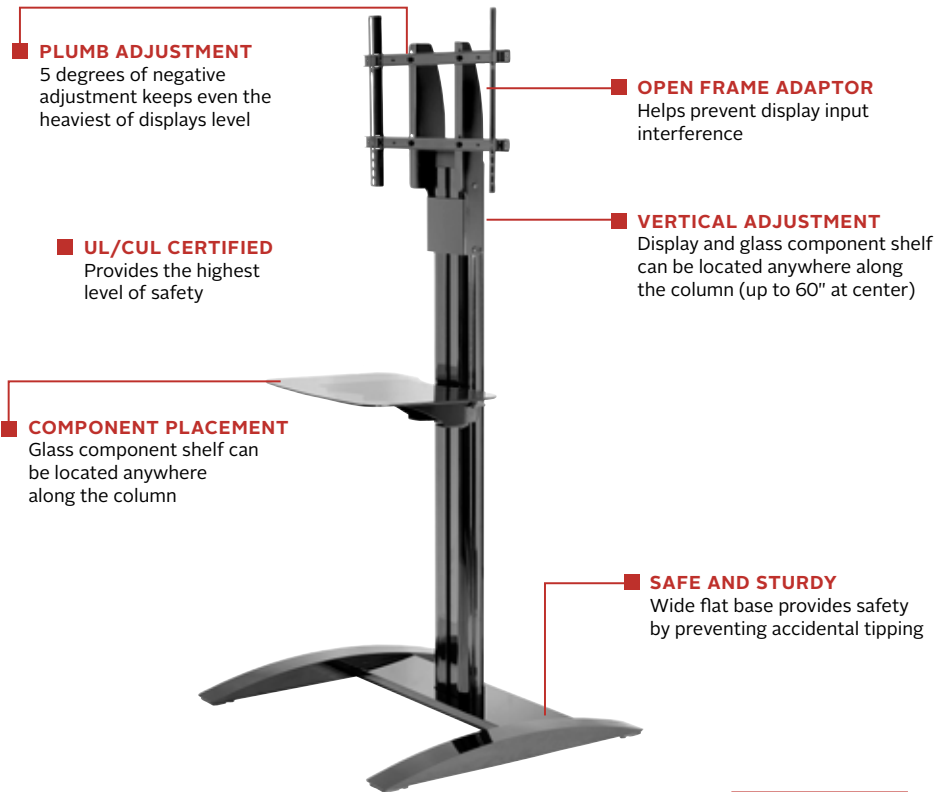

SS560G

Display size
32"-75"

Max load
150lb (68.2kg)
display
10lb (4.55kg)
per shelf

SMARTMOUNT.

Flat Panel Floor Stand

FOR 32" TO 75" DISPLAYS

The SS560G SmartMount® Flat Panel Floor Stand is designed to provide the ideal display viewing placement and match the décor of any environment. Ideal for boardrooms, training rooms, lobbies, classrooms, auditoriums, or exhibit halls with a full line-up of accessories offering tailor-able functionality to meet your specific requirements. Internal cable management hides the AV cabling, showing a clean, clutter-free look.

Peerless-AV's Flat Panel Stand with continuous vertical adjustment, makes finding the perfect viewing height simply effortless.

Additional Features

- ✓ Display and glass component shelf can be located anywhere along the column for perfect component placement and viewing height (up to 60" at center)
- ✓ Integrated cable management protects, contains and conceals cables for a clean, professional installation
- ✓ Wide base provides safety by preventing accidental tipping
- ✓ Gloss black powder coat finish helps hide finger prints and dust
- ✓ Open frame display adaptor helps prevent display input interference
- ✓ 5 degrees of negative adjustment keeps even the heaviest of displays level
- ✓ Universal display adaptor fits mounting patterns from 200 x 200mm to 600 x 400mm and allows mounting in landscape or portrait orientation

Cable management allows cables to enter or exit anywhere along the column

SS560G SmartMount® Flat Panel Floor Stand for 32" to 75" Displays

Product Specifications

	DIMENSIONS (W X H X D)	PRODUCT WEIGHT	LOAD CAPACITY	FINISH	AVAILABLE COLORS
SS560G	35.00" x 68.41" x 29.00" (889 x 1738 x 737mm)	65lb (29.55kg)	150lb (68.2kg) display 10lb (4.55kg) per shelf	Gloss Powder Coat	Black